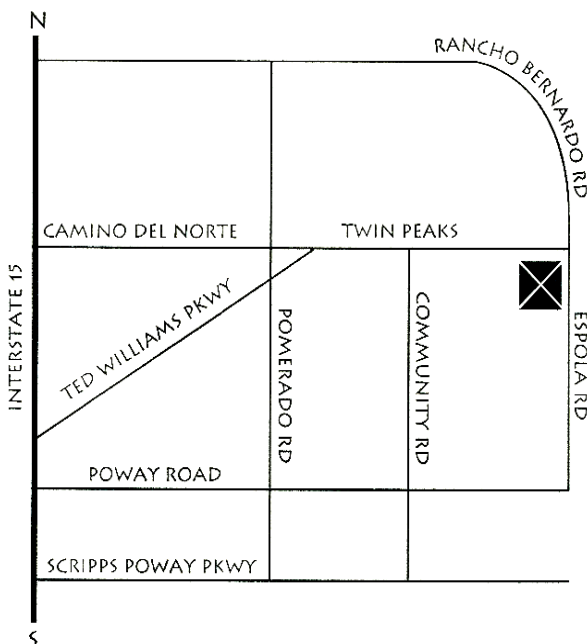

GAMES ARE ONE HOUR LONG

EACH TEAM PLAYS 3v3, 4v4, or 6v6

8 GAME SEASON – ONE GAME PER WEEK

$68.00 LEAGUE FEE (INCLUDES GAME SHIRT) + **$20 MEMBERSHIP** (ANNUAL FEE ONLY)
REGISTER TODAY! SEASONS ARE ALWAYS BEGINNING SOON!

NO BORING PRACTICES...
...JUST ONE FUN GAME EACH WEEK!!!