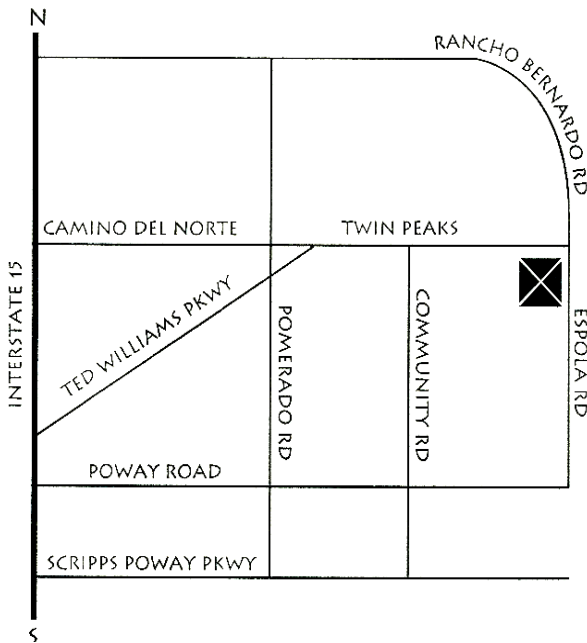

GAMES ARE ONE HOUR LONG

EACH TEAM PLAYS 4v4, 3v3, or 6v6

8 GAME SEASON – ONE GAME PER WEEK

$64.00 LEAGUE FEE (INCLUDES GAME SHIRT) + **$20 MEMBERSHIP** (ANNUAL FEE ONLY)

REGISTER TODAY! SEASONS ARE ALWAYS BEGINNING SOON!

NO BORING PRACTICES...
...JUST ONE FUN GAME EACH WEEK!!!