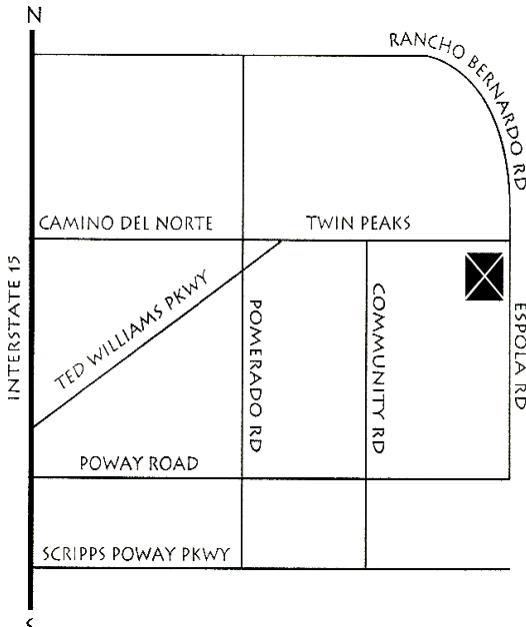

NORTH COUNTY SOCCER PARK

PRESENTS:

PEE-WEE & JUNIOR LEAGUES

4-17 YEAR OLDS (CO-ED)

GAMES ARE ONE HOUR LONG

EACH TEAM PLAYS 4v4, 3v3, or 6v6

8 GAME SEASON – ONE GAME PER WEEK

\$60 (Includes Game Shirt)**

REGISTER TODAY! SEASONS ARE ALWAYS BEGINNING SOON!

Thomas Guide location pg. 1190-G1

NO BORING PRACTICES...

...JUST FUN GAMES EACH WEEK!!!

Birth Year	Day	League Starts	1 Hour Games	Following Season
05,06	FRI	5-Nov	4:30-7:30pm	TBA
**We do not keep score for this age	SAT	18-Sept (\$50)	8:00-12:00pm	13-Nov
	SUN	3-Oct	1:00-5:00pm	28-Nov
03,04	THU	23-Sept (\$50)	4:30-7:30pm	18-Nov
	SAT	4-Sept (\$50)	12:00-5:00pm	30-Oct
	SUN	5-Sept (\$50)	3:00-7:00pm	29-Oct
01,02	MON	20-Sept (\$50)	4:30-7:30pm	15-Nov
	SAT	25-Sept (\$50)	4:00-7:00pm	20-Nov
99,00	FRI	1-Oct	6:30-9:30pm	3-Dec
99-01	FRI	1-Oct	4:30-7:30pm	3-Dec
Stadium 6v6				
95-98	WED	6-Oct	4:30-7:30pm	1-Dec
Juniors 3v3				
96-99	SUN	17-Oct	2:00-6:00pm	2-Jan
Juniors 6v6				
93-95	SUN	19-Sept (\$50)	6:00-8:00pm	21-Nov
High School 3v3				